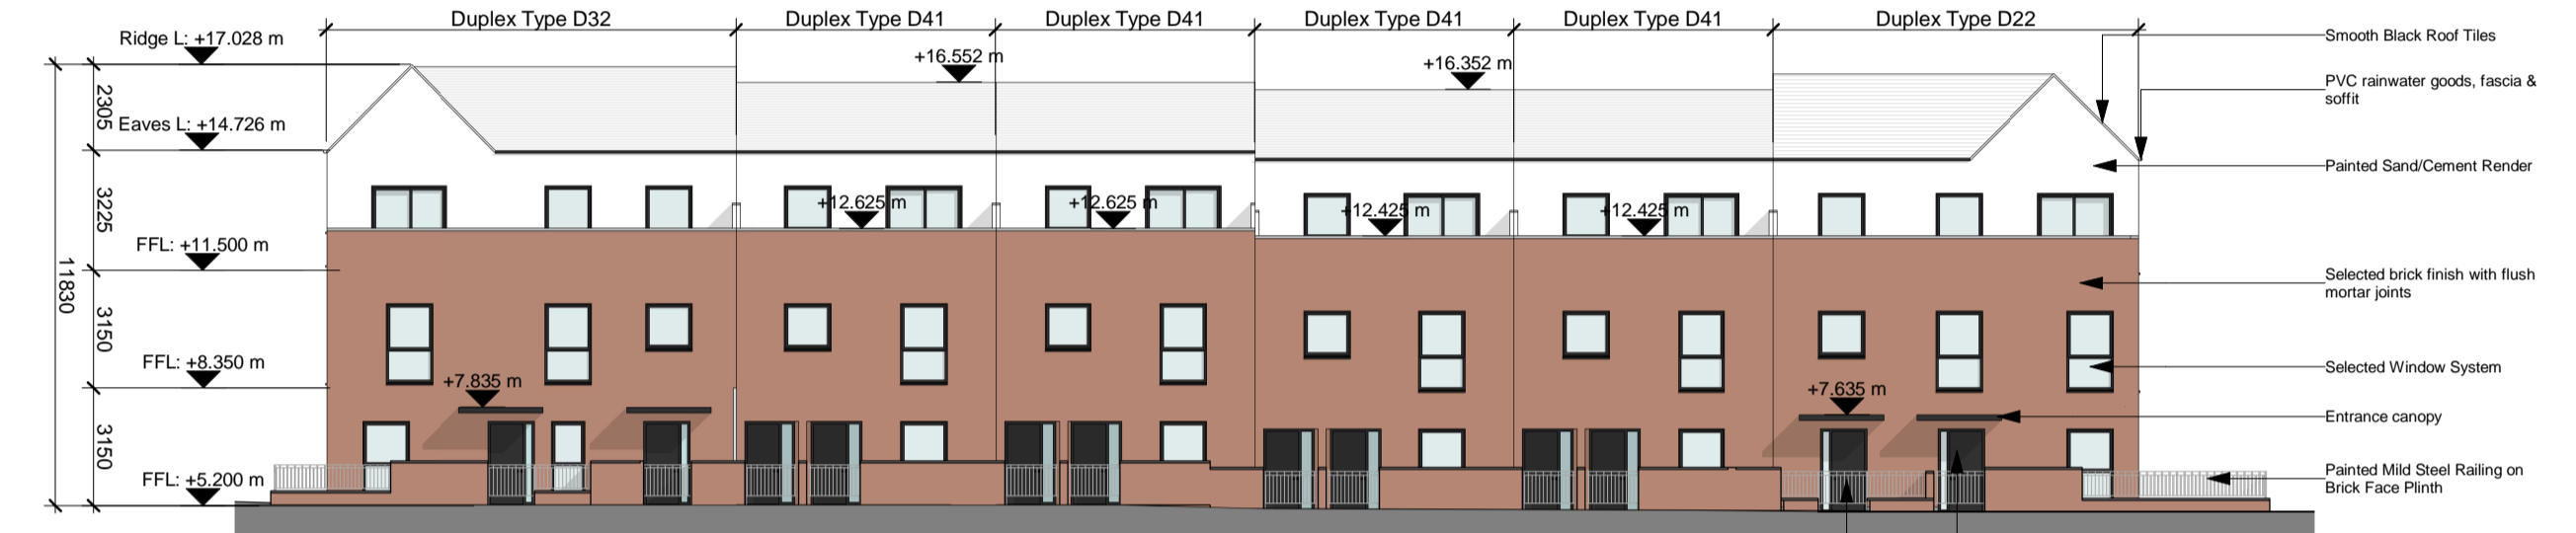

5 Duplex Block V South (Front) Elevation
1:200