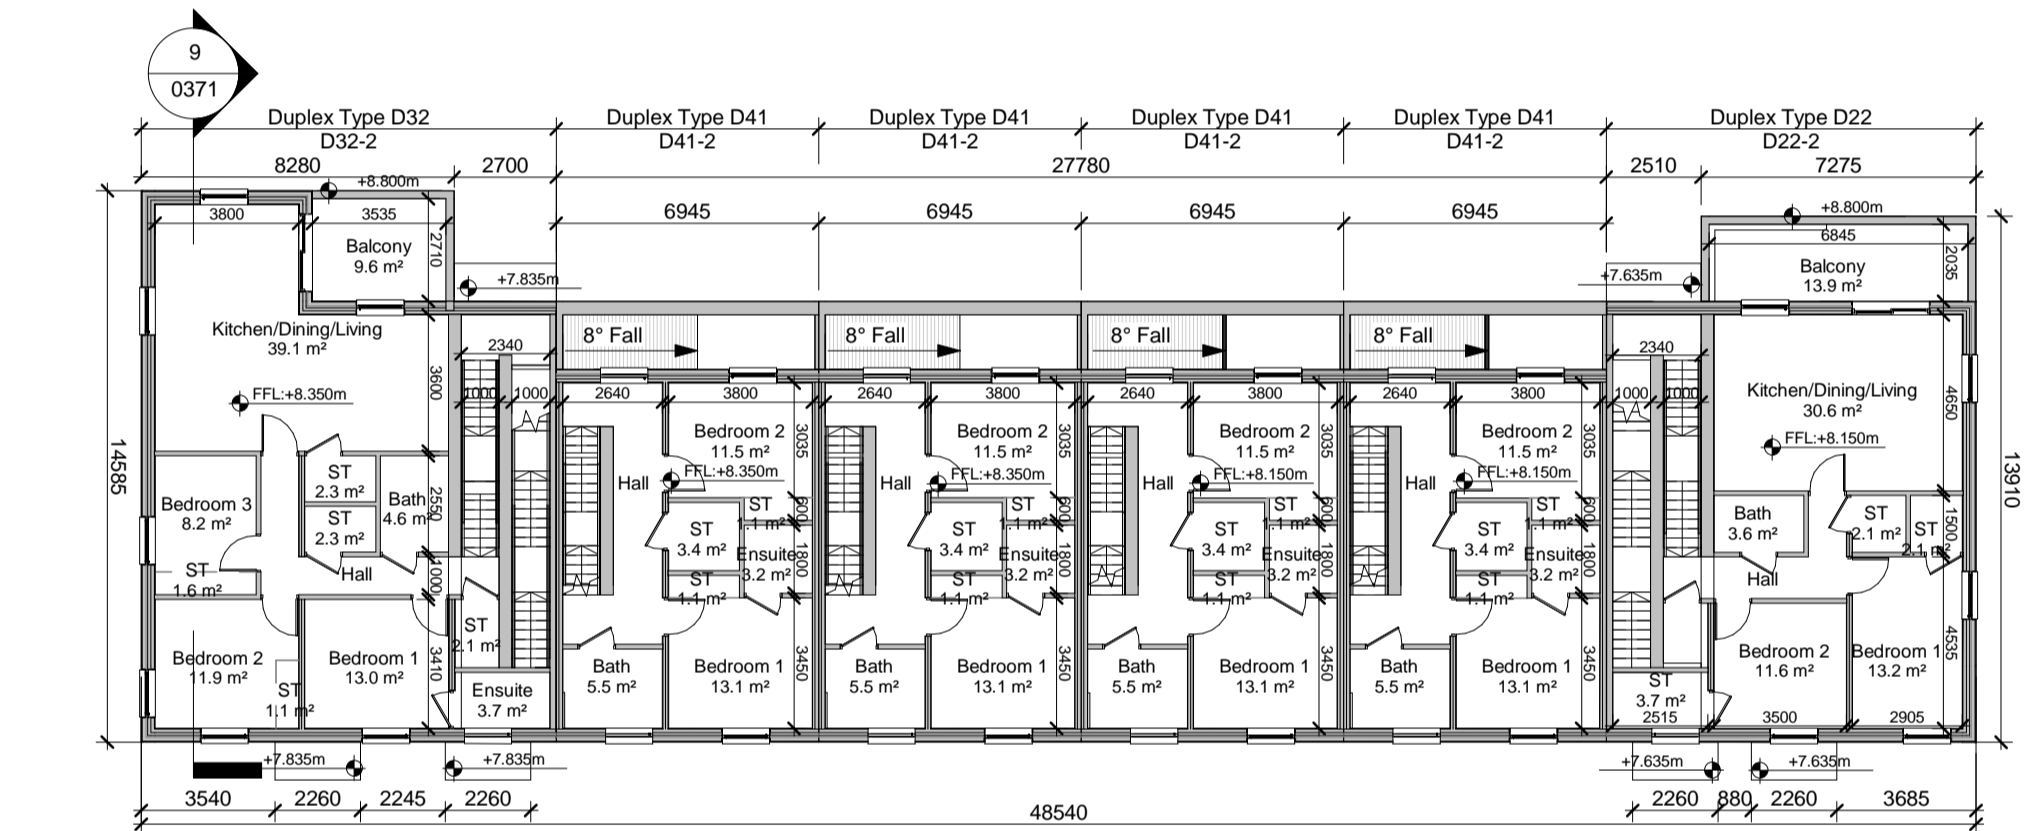

2 Duplex Block V First Floor Plan
1:200