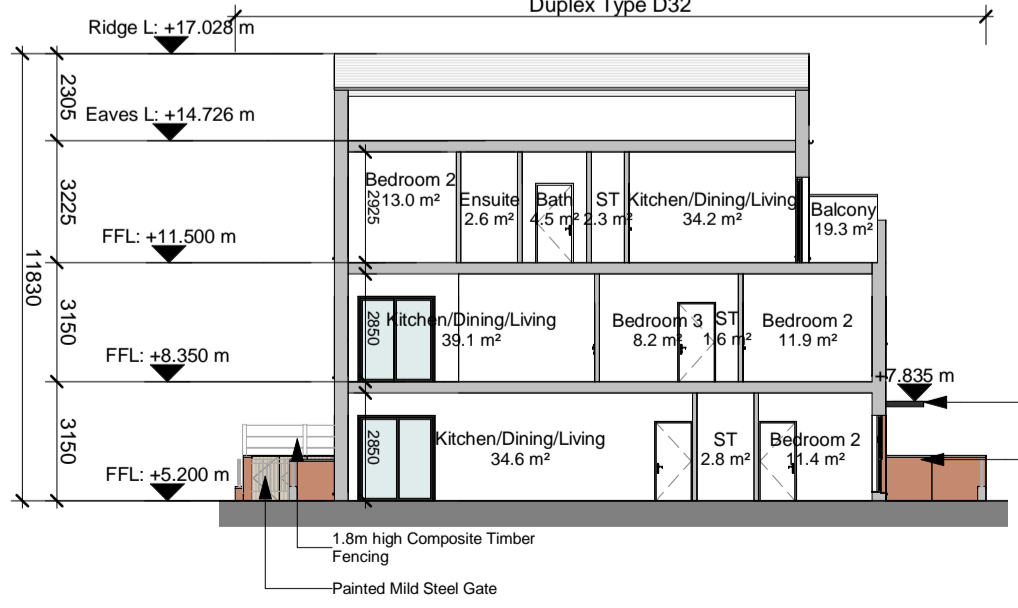

9 Duplex Block V Section
1:200

*Refer to Architect's Design Statement for selected material & finishes on buildings

For further details on internal dimensions, room areas, external material, etc. refer to Duplex Apartment type drawings
CHD-WIL-D21-ZZ-DR-A-0320
CHD-WIL-D22-ZZ-DR-A-0321
CHD-WIL-D31-ZZ-DR-A-0330
CHD-WIL-D32-ZZ-DR-A-0331
CHD-WIL-D41-ZZ-DR-A-0340
CHD-WIL-D41-ZZ-DR-A-0341
CHD-WIL-D41-ZZ-DR-A-0342

Refer to site layout plan for individual orientation, private back garden area and finish floor level.
CHD-WIL-ZZ-ZZ-DR-A-0070
CHD-WIL-ZZ-ZZ-DR-A-0071
CHD-WIL-ZZ-ZZ-DR-A-0072
CHD-WIL-ZZ-ZZ-DR-A-0073
CHD-WIL-ZZ-ZZ-DR-A-0074
CHD-WIL-ZZ-ZZ-DR-A-0075
CHD-WIL-ZZ-ZZ-DR-A-0076

WILSON ARCHITECTURE
OMM|W

St. Patrick's Place, Wellington Road, Cork +1353 (0)21 4555255 info@wilsonarchitecture.ie
34 Pembroke Road, Dublin 4 +1353 (0)1 4601866 www.wilsonarchitecture.ie

Residential Development at Carrigrohilly, Co Cork		Duplex Block V - GA Drawing	
FILE NO	DATE	SCALE	STATUS
CHD-WIL-ZZ-ZZ-DR-A-0371	S01	P01	2118
LC	MT