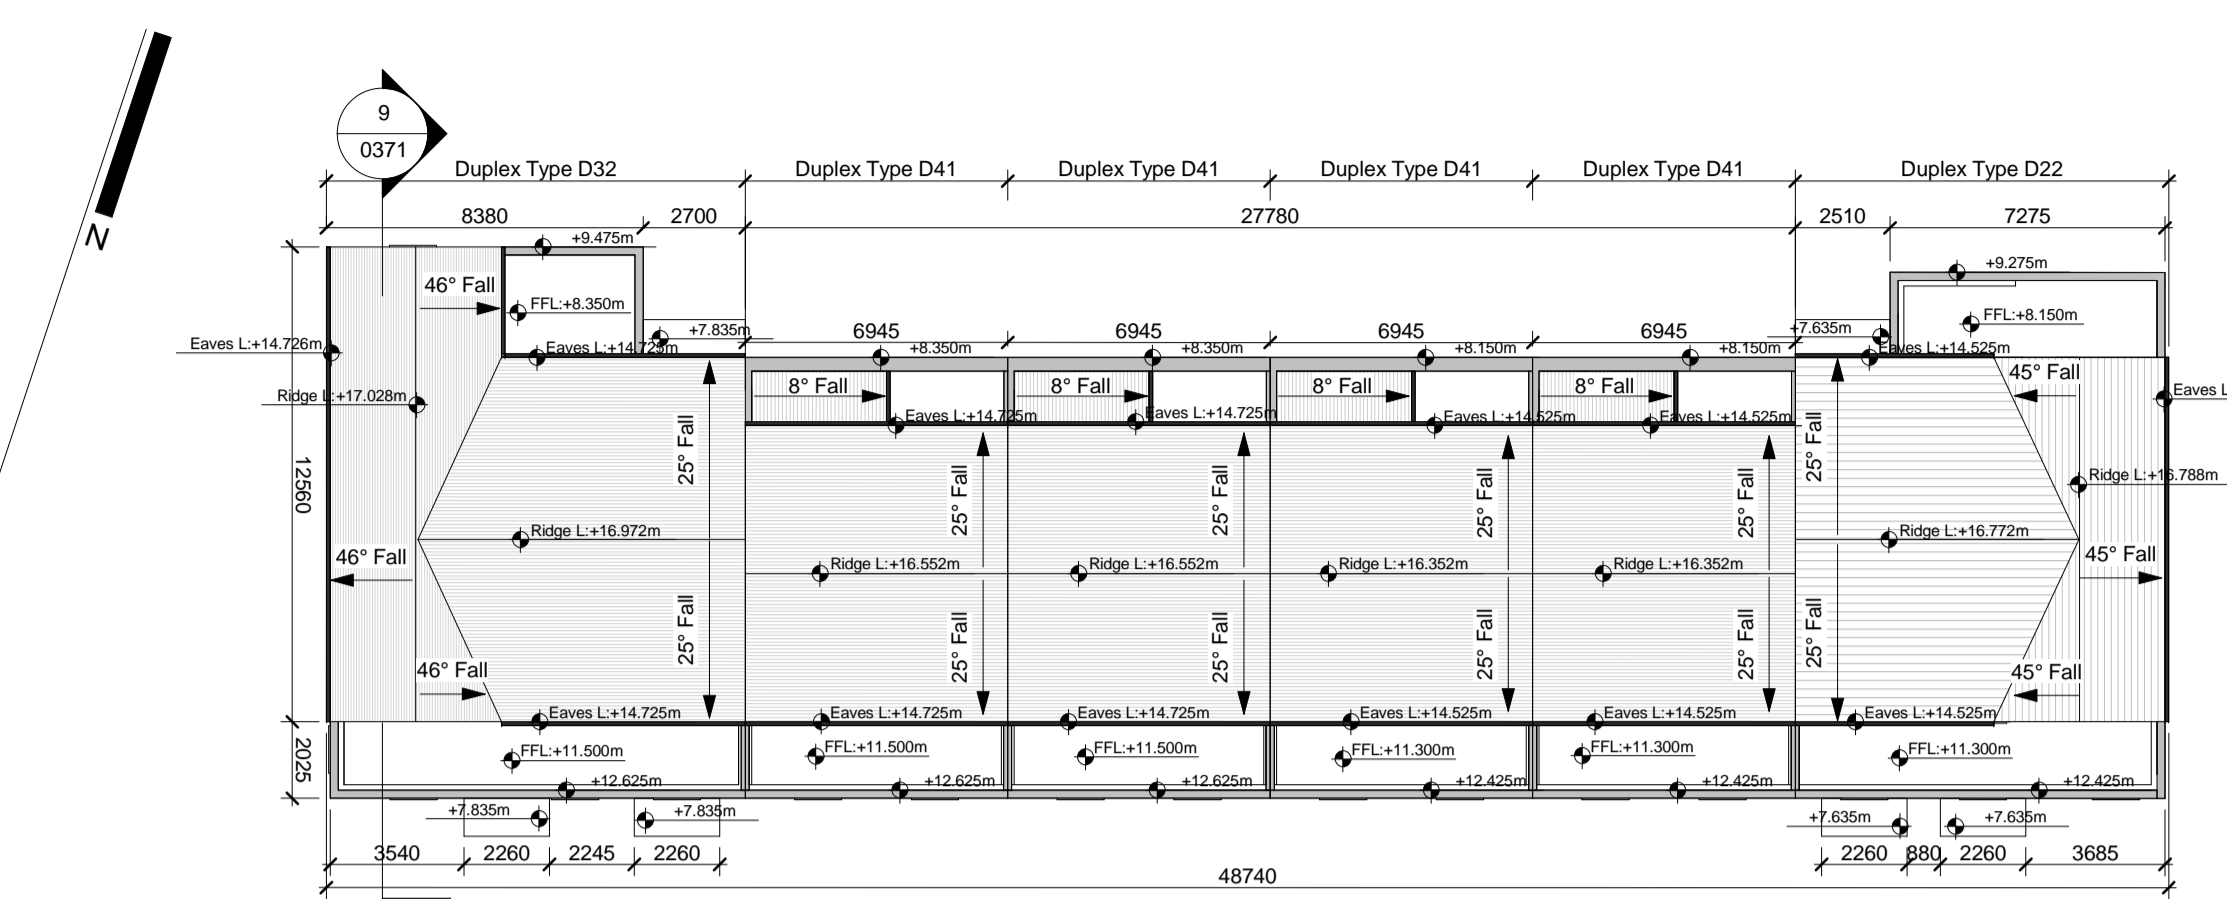

4 Duplex Block V Roof Plan
1:200