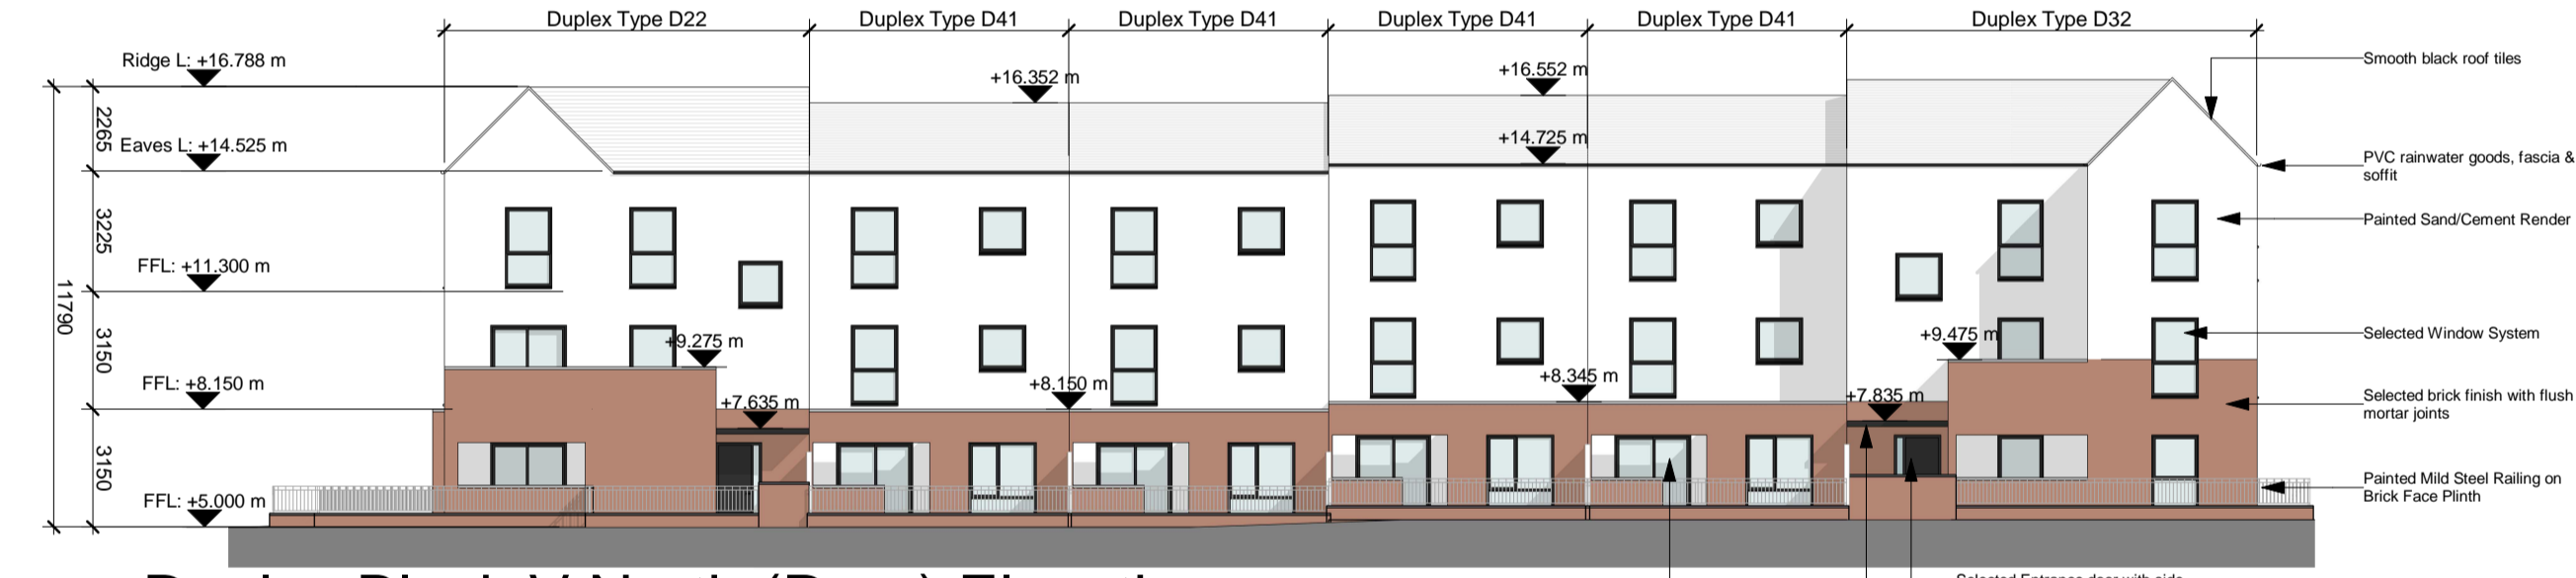

6 Duplex Block V North (Rear) Elevation
1:200