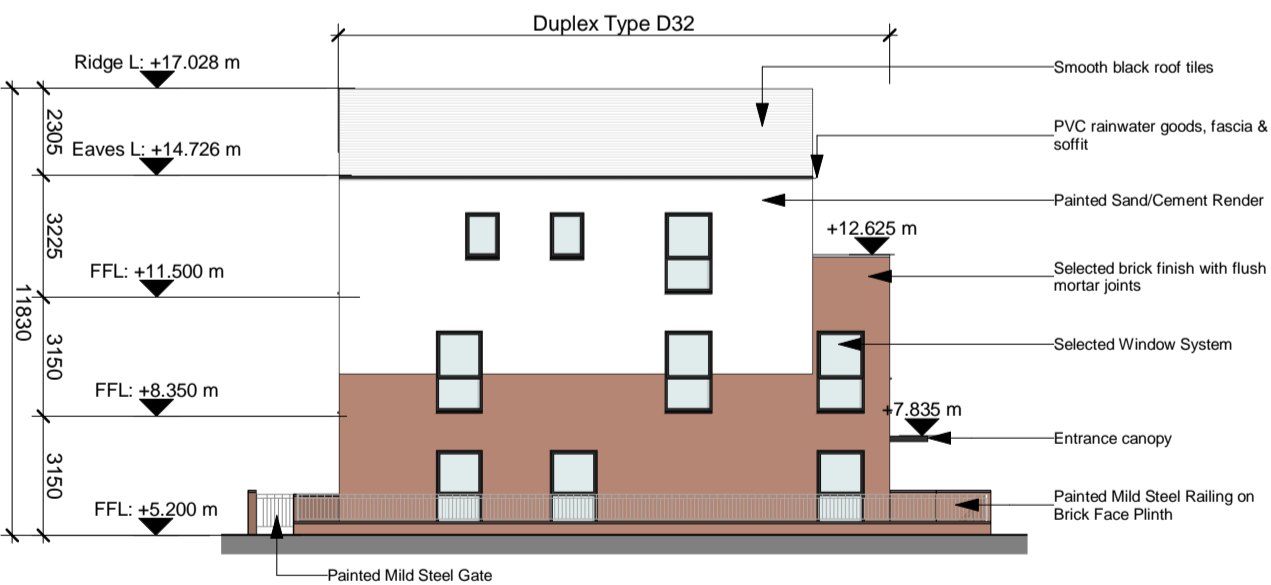

7 Duplex Block V West (Side) Elevation
1:200