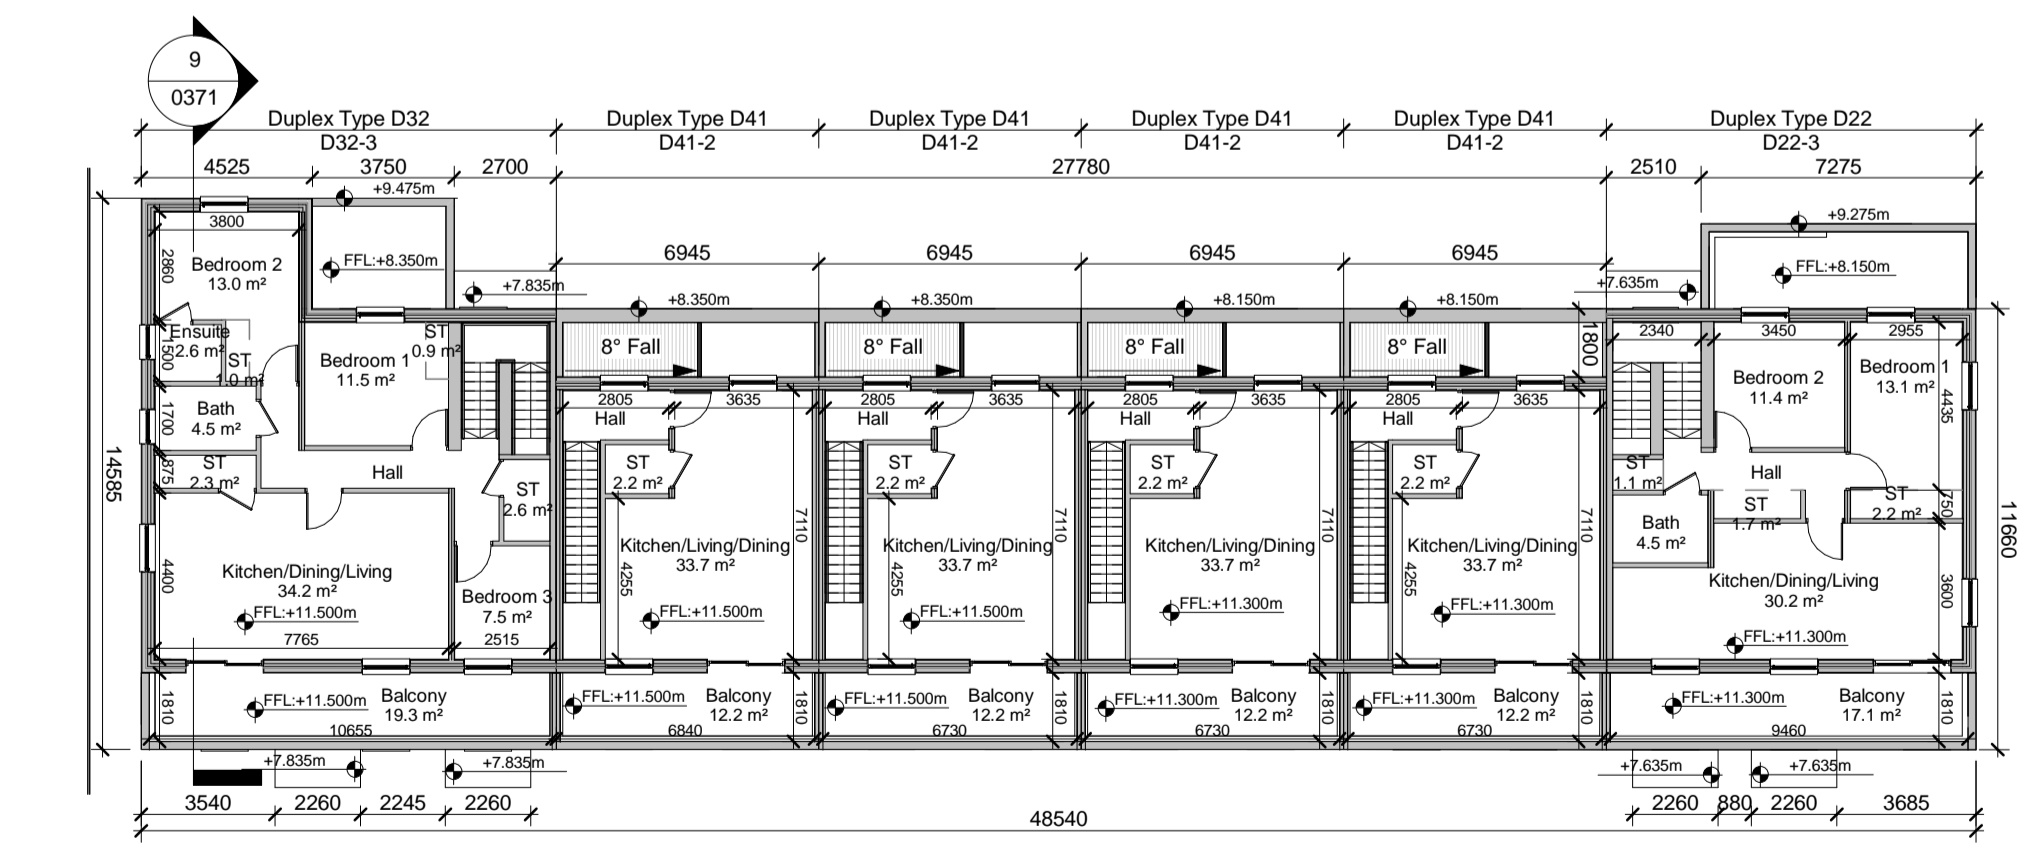

3 Duplex Block V Second Floor Plan
1:200