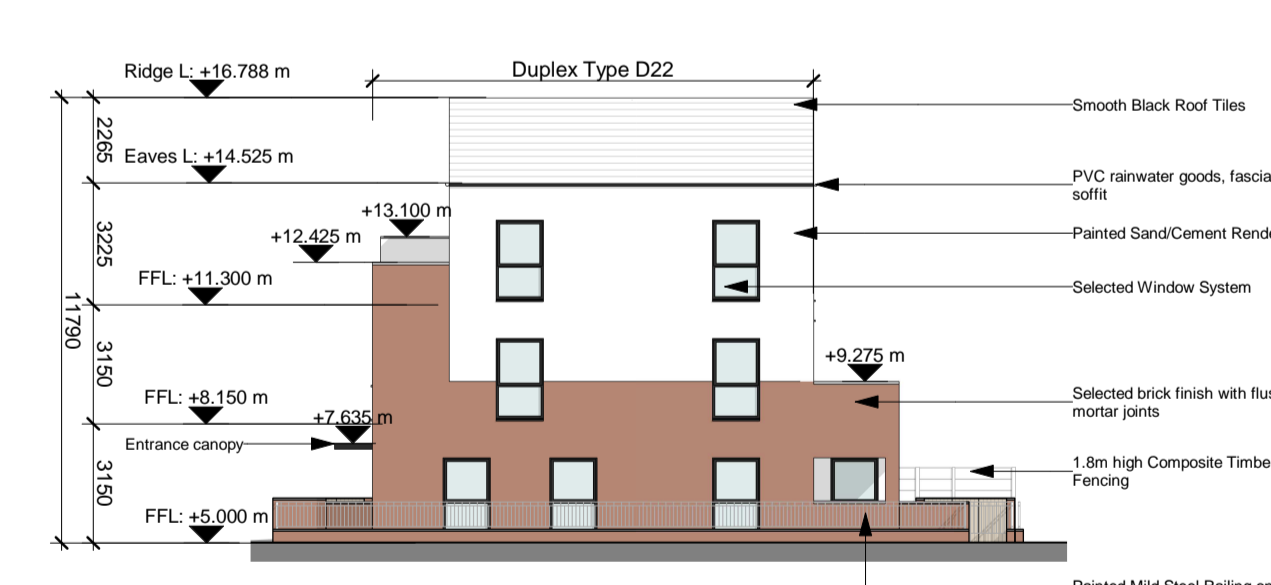

8 Duplex Block V East (Side) Elevation
1:200